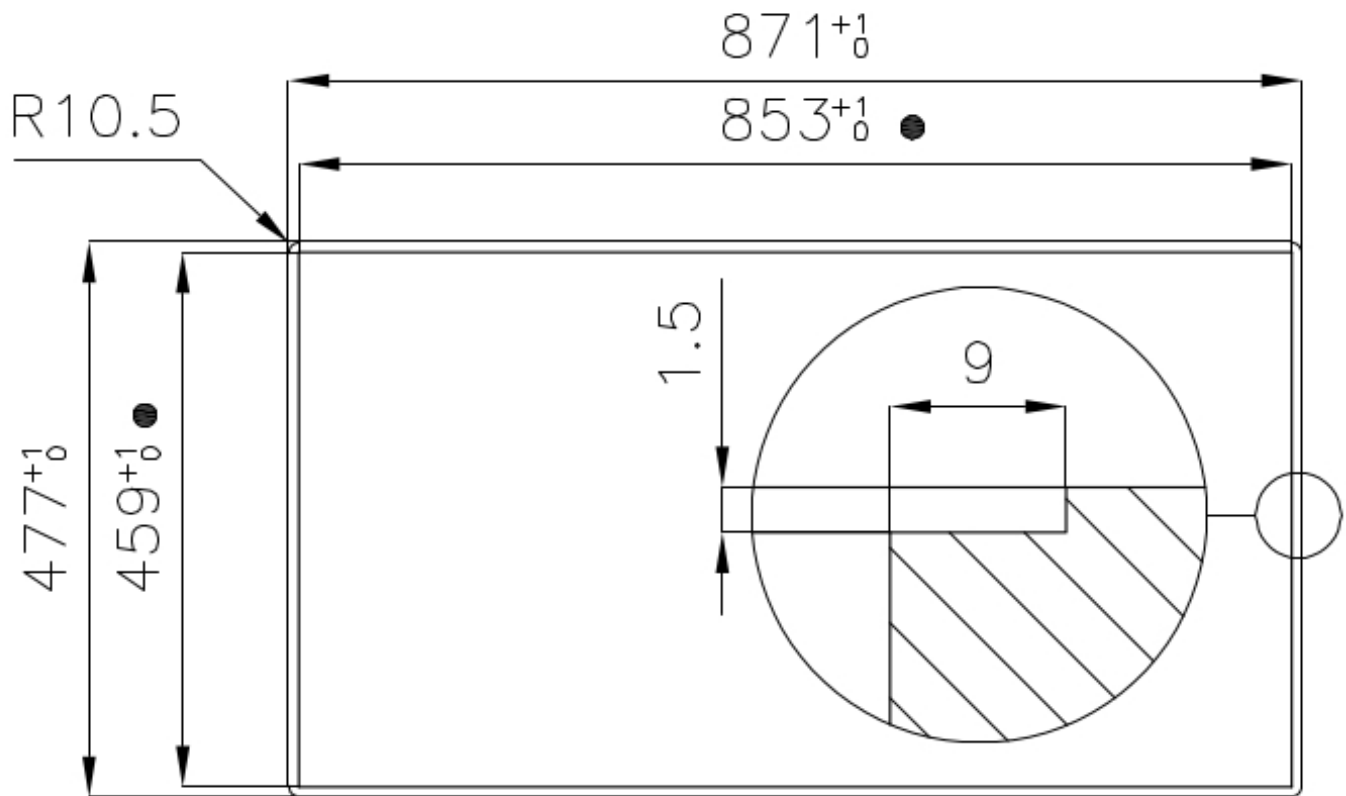

● Built-in cut out for FTS – Foratura per installazione FTS