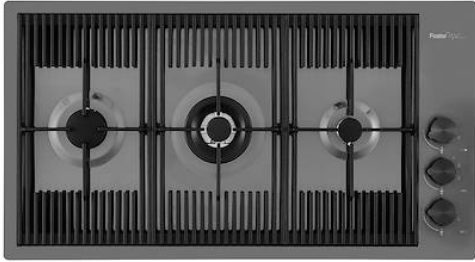

MILANO 3 BRULEURS GUN METAL

Gas hobs

Code: G680 F06

TABLE CUISSON GAZ MILANO A FLEUR GUN METAL - 3 brûleurs

DETAILS

Coloring Gun Metal

Edge/Installation Type Flush-mount | Top-mount

Finish PVD

Material AISI 304 stainless steel

Texture Brushed in line

Supply 220 - 240 V; 50/60 Hz

Dimensions 870x476 mm

Base size 80 cm

Heating element three burners

Built-in hole [View technical data sheet](#)

Grids Cast iron grids and enamelled burner covers

Type Gas Hob

FEATURES

Gun Metal The Gun Metal finish is obtained by treating steel with a physical process called PVD (Physical Vacuum Deposition) which deposits particles of noble metals on the surface. The result is a unique and refined aesthetic effect, and an improvement of the mechanical properties of the steel which is more resistant to impact and scratches.

Cast iron grids

Cast-iron is the ideal material for an hob grid, this due to the manifold properties characterising it: high heat capacity that improves cooking performance; high weight and stability that improve safety; sturdiness that preserves the hob's original aspect over time; easy cleaning.