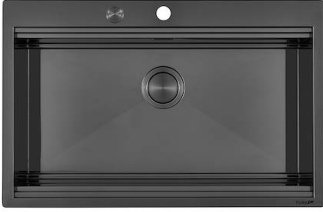

RECOMMENDED PAIRINGS

RIVA 750 GUN METAL
N034 F56